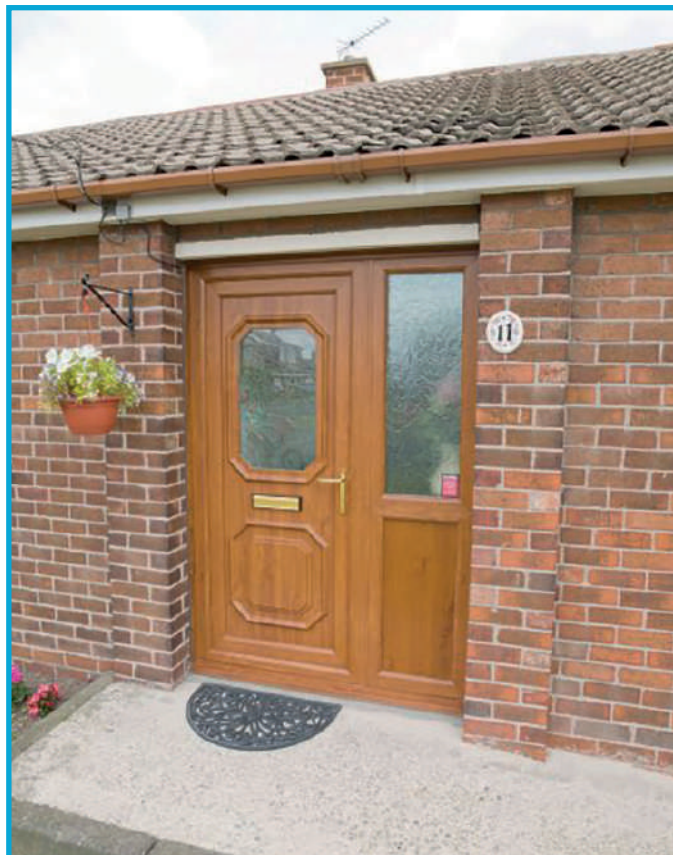

Kömmerling Door Range:

Residential Entrance Doors - Kömmerling's PVCu residential doors are available as opening in or opening out, designed to match perfectly with the window range.