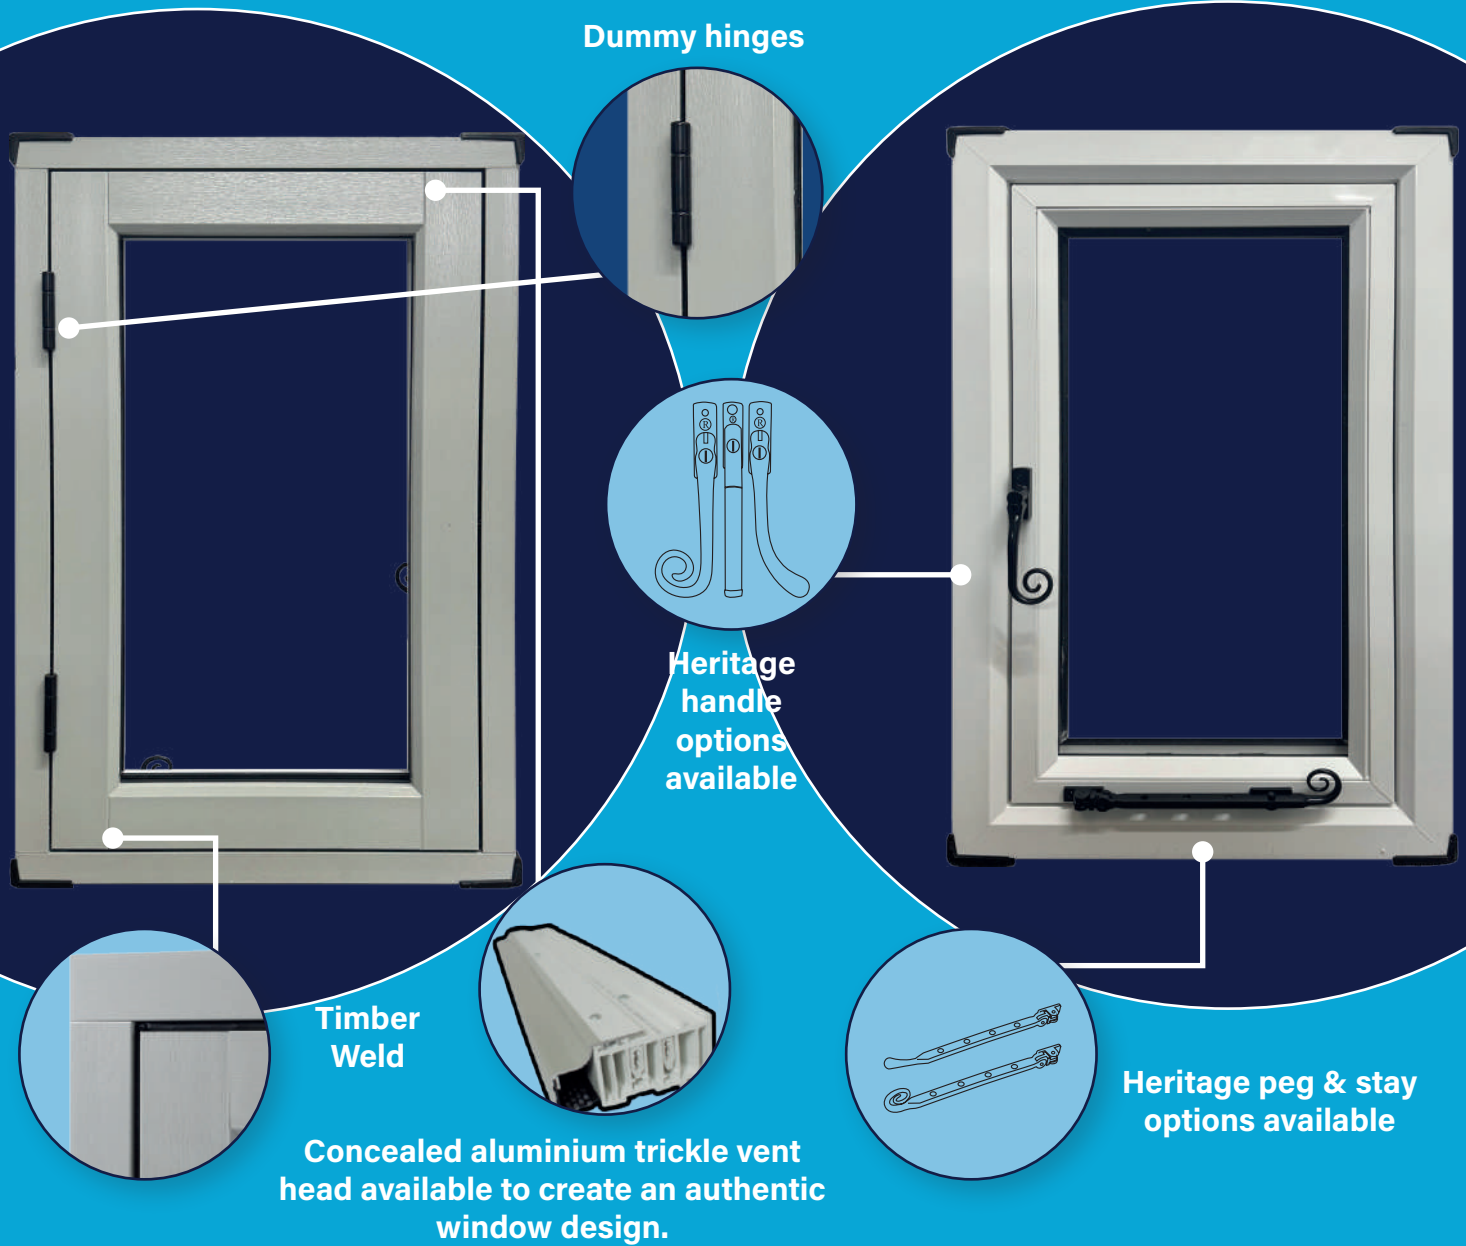

Design & Sightlines

- ✓ Slim aluminium frames for a clean, modern look
- ✓ Inline interlocks as slim as **59mm**
- ✓ Lift & Slide interlocks as narrow as **31mm** for maximum glass area
- ✓ Ideal for maximising light and indoor-outdoor flow

Security & Build Quality

- ✓ Strong aluminium profiles for large spans
- ✓ Multi-point locking systems
- ✓ Optional PAS 24 and laminated glazing options

Designed for the Trade

- ✓ Internal glazing on fixed and sliding panels
- ✓ External cill drainage for a clean external finish
- ✓ No wedge gaskets — PVC-backed beads with extruded gaskets
- ✓ Made-to-measure manufacture with fast lead times

Colours & Finishes

- ✓ 12 standard powder-coated colours
- ✓ Three metallic finishes
- ✓ Dual-colour options available
- ✓ Bespoke colours available on request

Nova K7 Timber-Look Windows

- ✓ The **Nova K7 Window** is our new premium timber-look uPVC system, designed to replicate the appearance of traditional timber joinery while delivering the durability, efficiency, and low maintenance benefits of modern PVCu.
- ✓ Featuring a **flush casement design**, authentic detailing, and heritage hardware options, K7 is ideal for period properties, character homes, and projects where appearance matters.