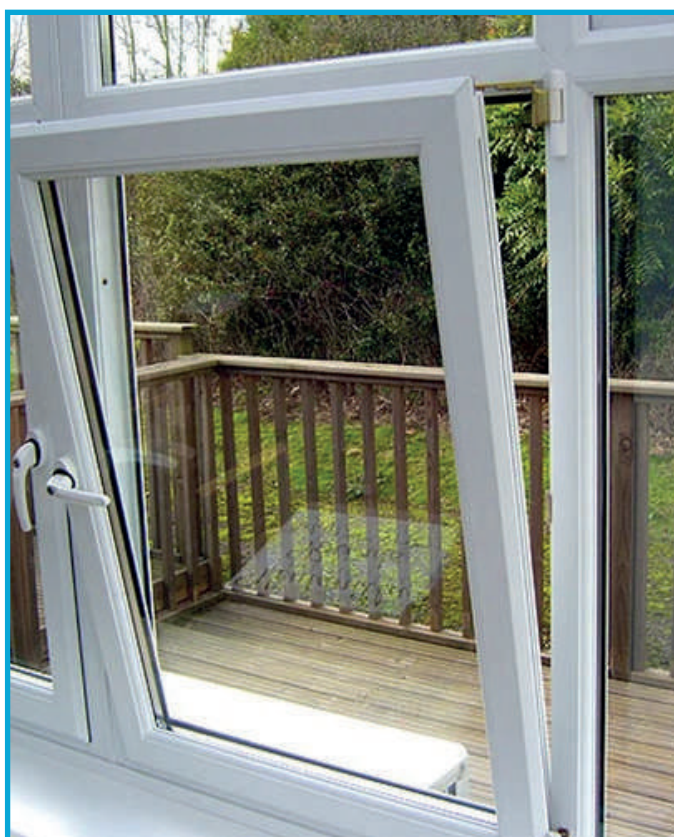

Kömmerling Window Range:

Casement Windows - The most popular choice, casement windows may include top or side opening sashes, arched tops, mock sash horns or astragal bars.

Tilt & Turn - Perfect as a fire escape, the 'open in' style offers great options for cleaning from within as well as maximising ventilation.