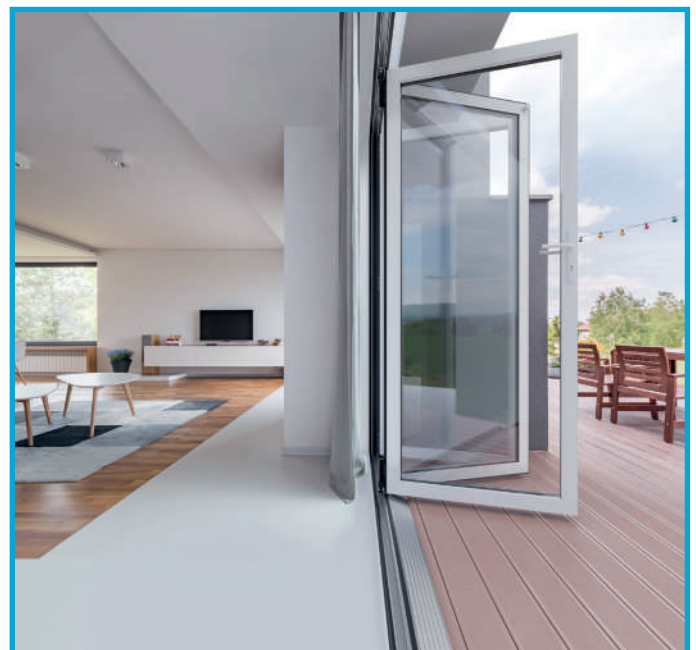

Ideal for extensions, new builds, and high-spec projects where light, space, and clean sightlines matter.

Patio Door Options

- ✓ **Inline Patio Doors** — space-saving, smooth sliding operation
- ✓ **Lift & Slide Patio Doors** — effortless movement for large, heavy panels
- ✓ Designed to match the wider Prestige aluminium window and door range

Design & Sightlines

- ✓ Slim aluminium frames for a clean, modern look
- ✓ Inline interlocks as slim as **59mm**
- ✓ Lift & Slide interlocks as narrow as **31mm** for maximum glass area
- ✓ Ideal for maximising light and indoor-outdoor flow

Performance & Efficiency

- ✓ Advanced **thermal technology** with multi-chamber thermal break
- ✓ Double or triple glazing options (up to 44mm)
- ✓ U-values from **1.0 W/m²K**
- ✓ Fully compliant with **Part L** building regulations

Security & Build Quality

- ✓ Strong aluminium profiles for large spans
- ✓ Multi-point locking systems
- ✓ Optional PAS 24 and laminated glazing options

Designed for the Trade

- ✓ Internal glazing on fixed and sliding panels
- ✓ External cill drainage for a clean external finish
- ✓ No wedge gaskets — PVC-backed beads with extruded gaskets
- ✓ Made-to-measure manufacture with fast lead times

Colours & Finishes

- ✓ 12 standard powder-coated colours
- ✓ Three metallic finishes
- ✓ Dual-colour options available
- ✓ Bespoke colours available on request